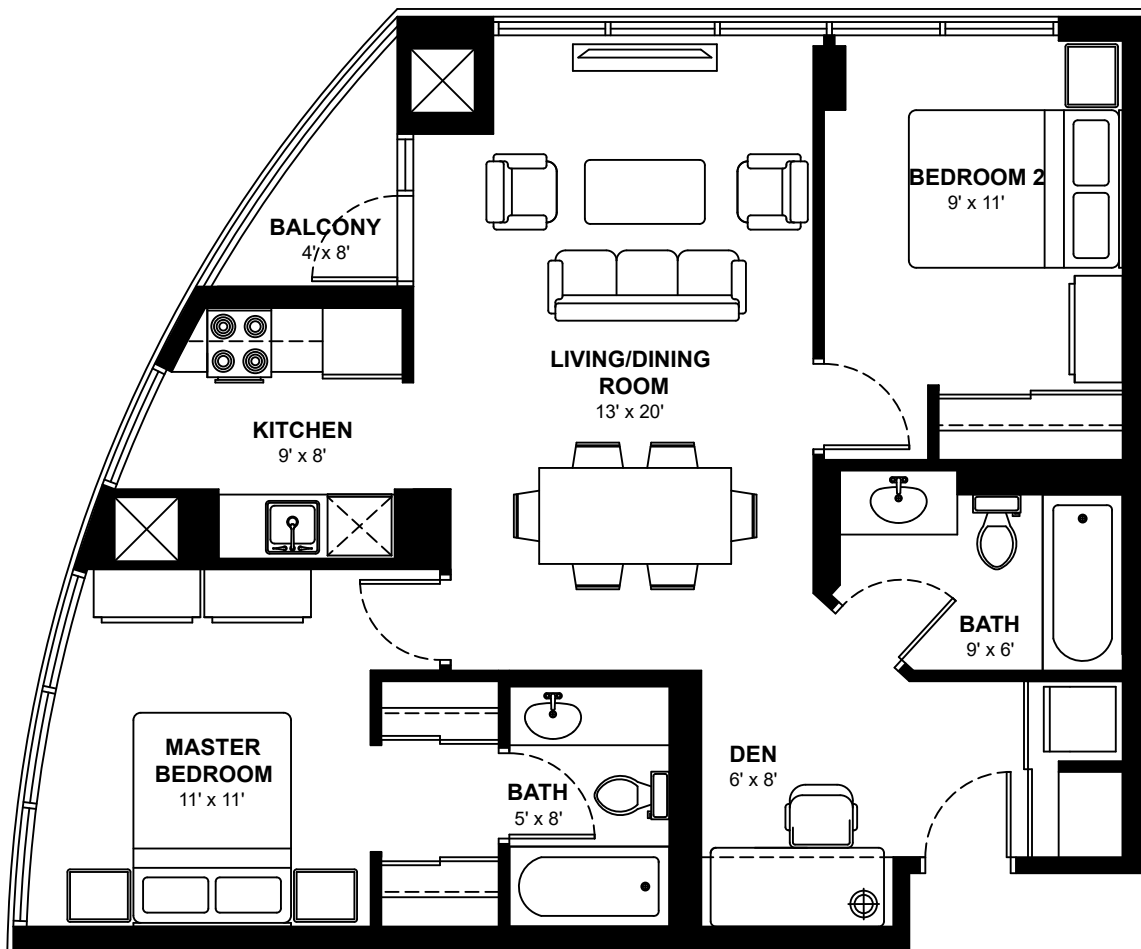

MINTO ROEHAMPTON

150 Roehampton Ave, Toronto

Two Bedroom plus Den Apartments

Approximately 878 sq. ft.

These floor plans are representative only. All dimensions are approximate.